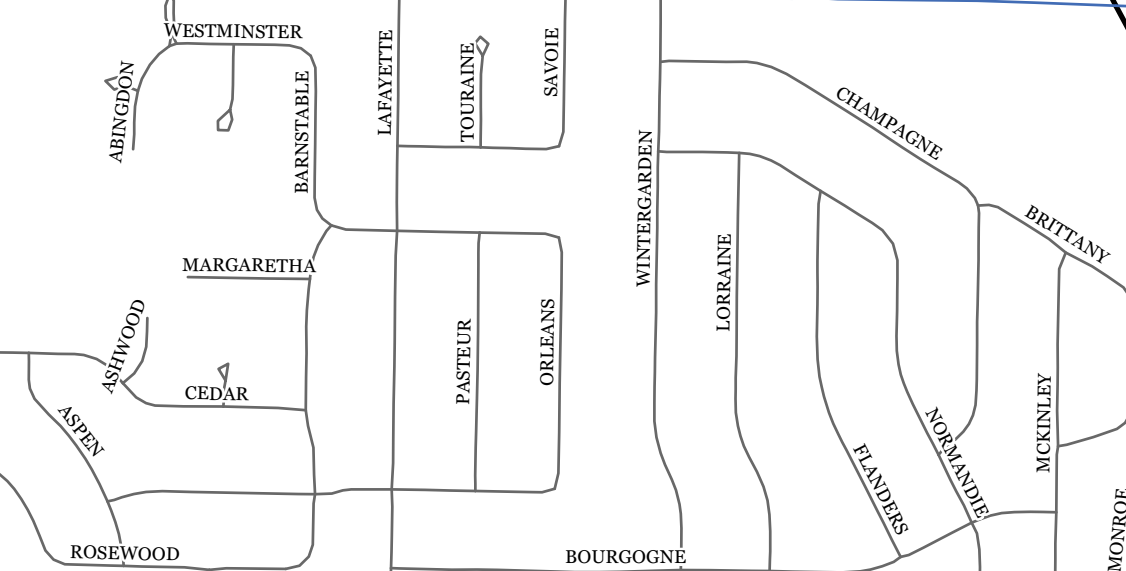

64

MITCHELL

April 2015

Precinct 141
Bowling Green 4-E