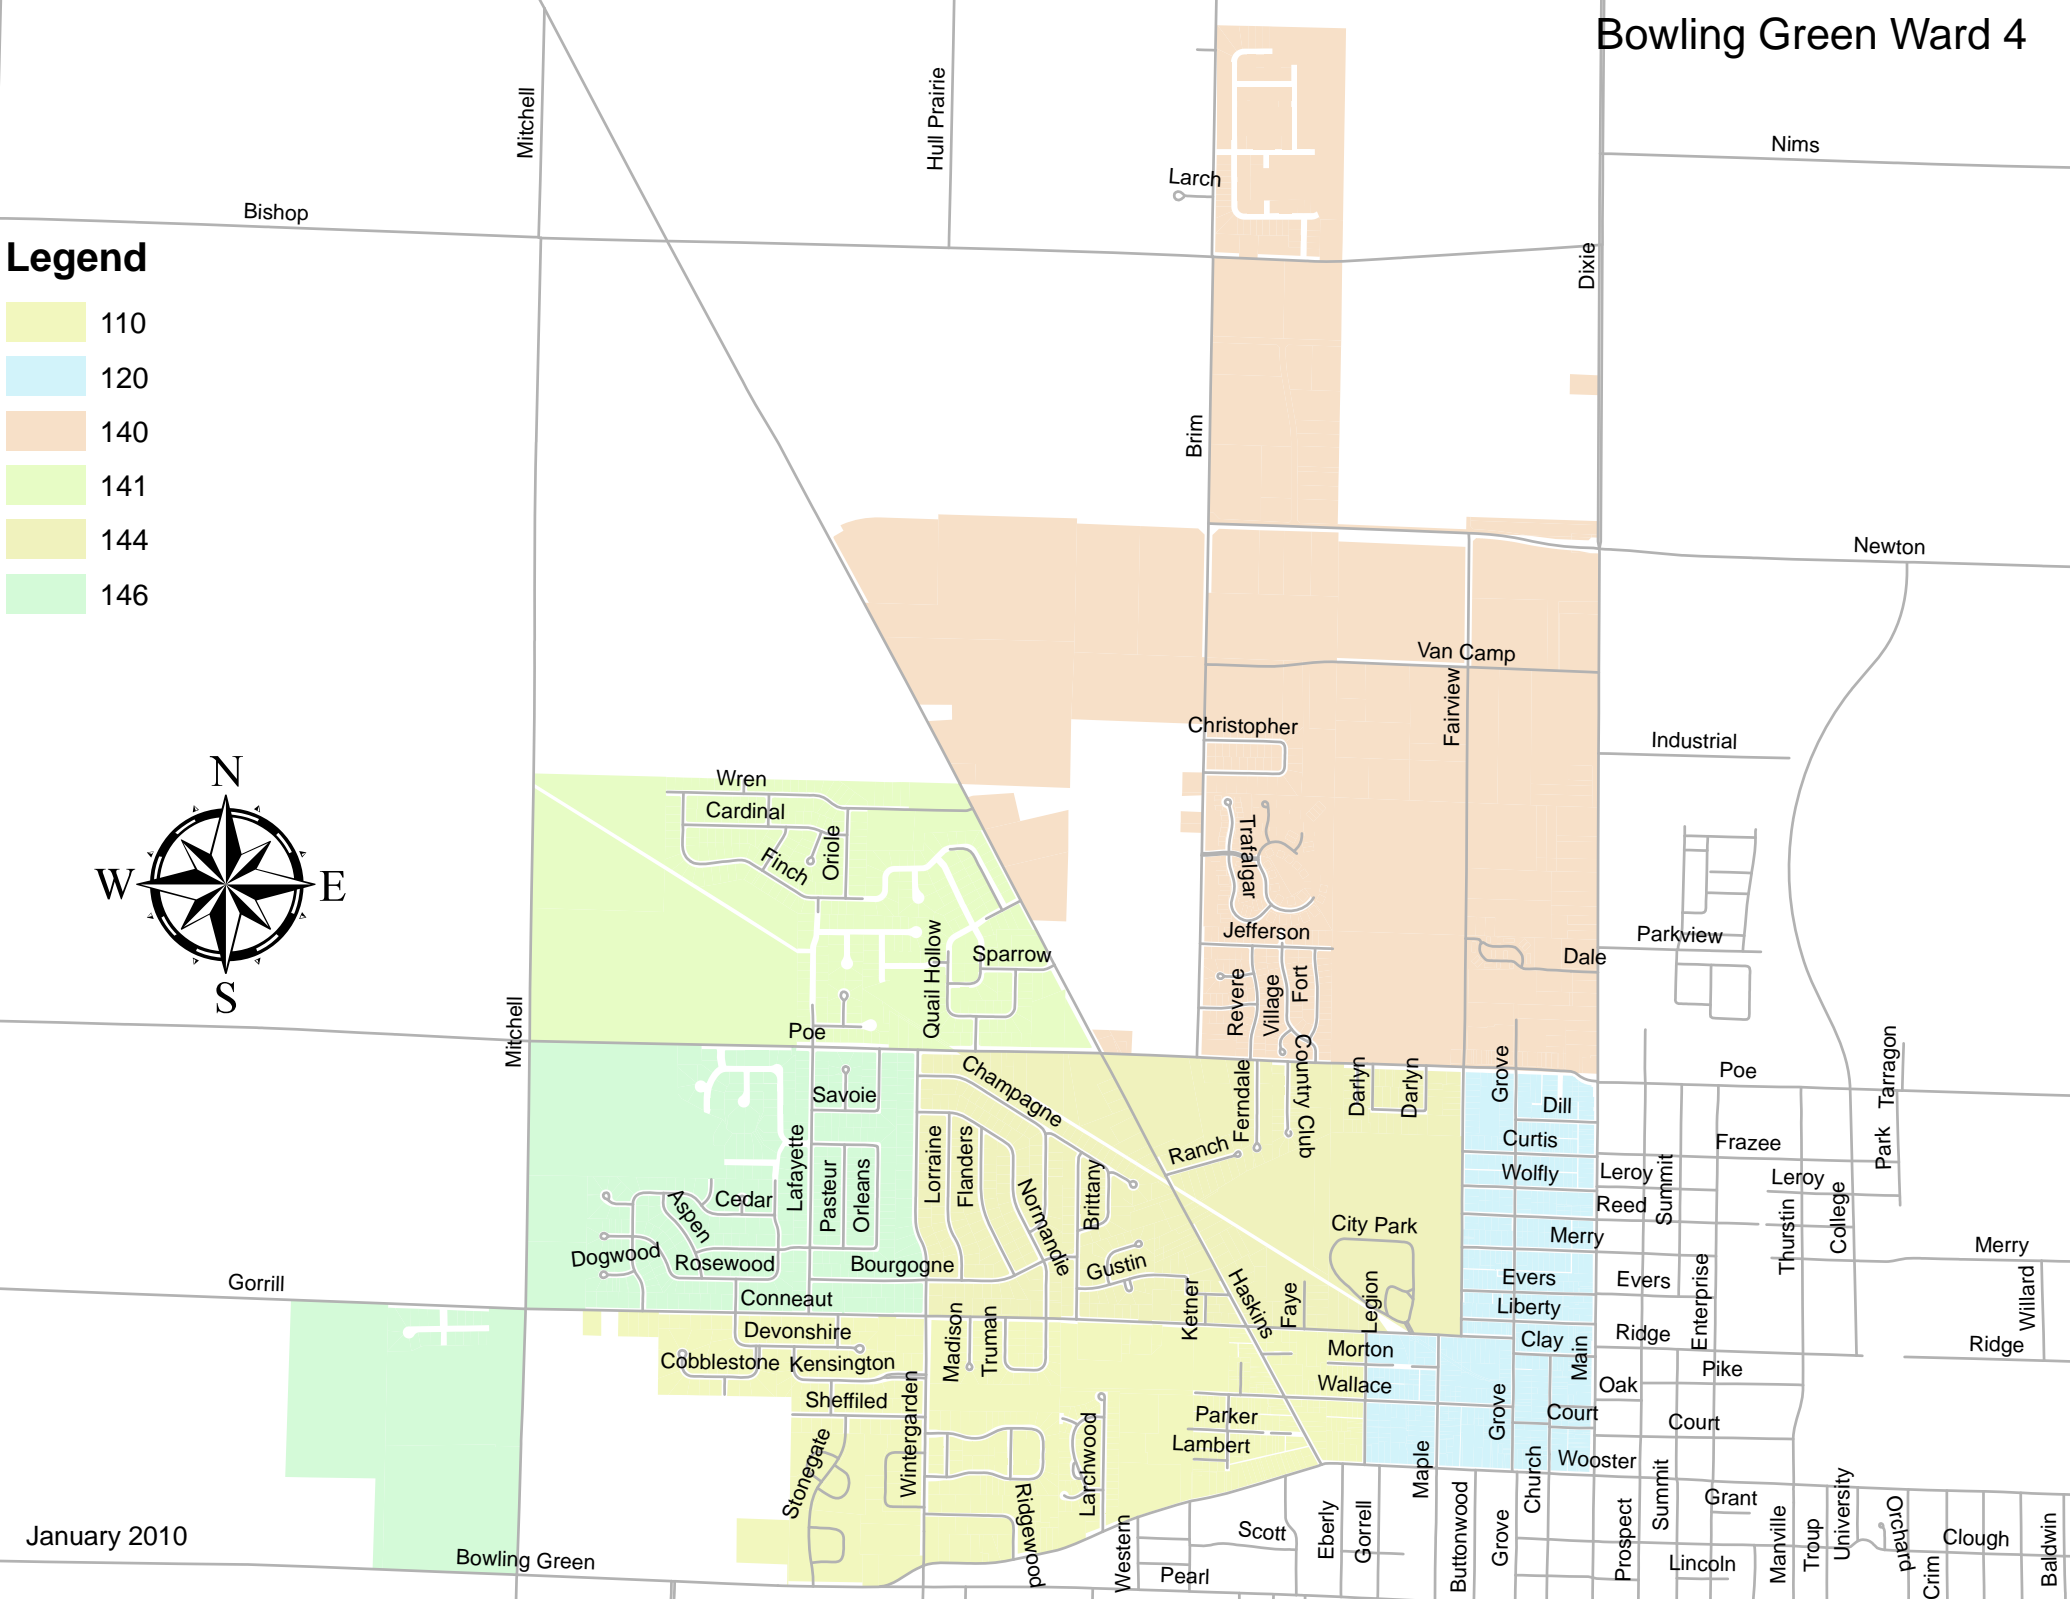

# Bowling Green Ward 4

## Legend

- 110
- 120
- 140
- 141
- 144
- 146

January 2010

Bowling Green