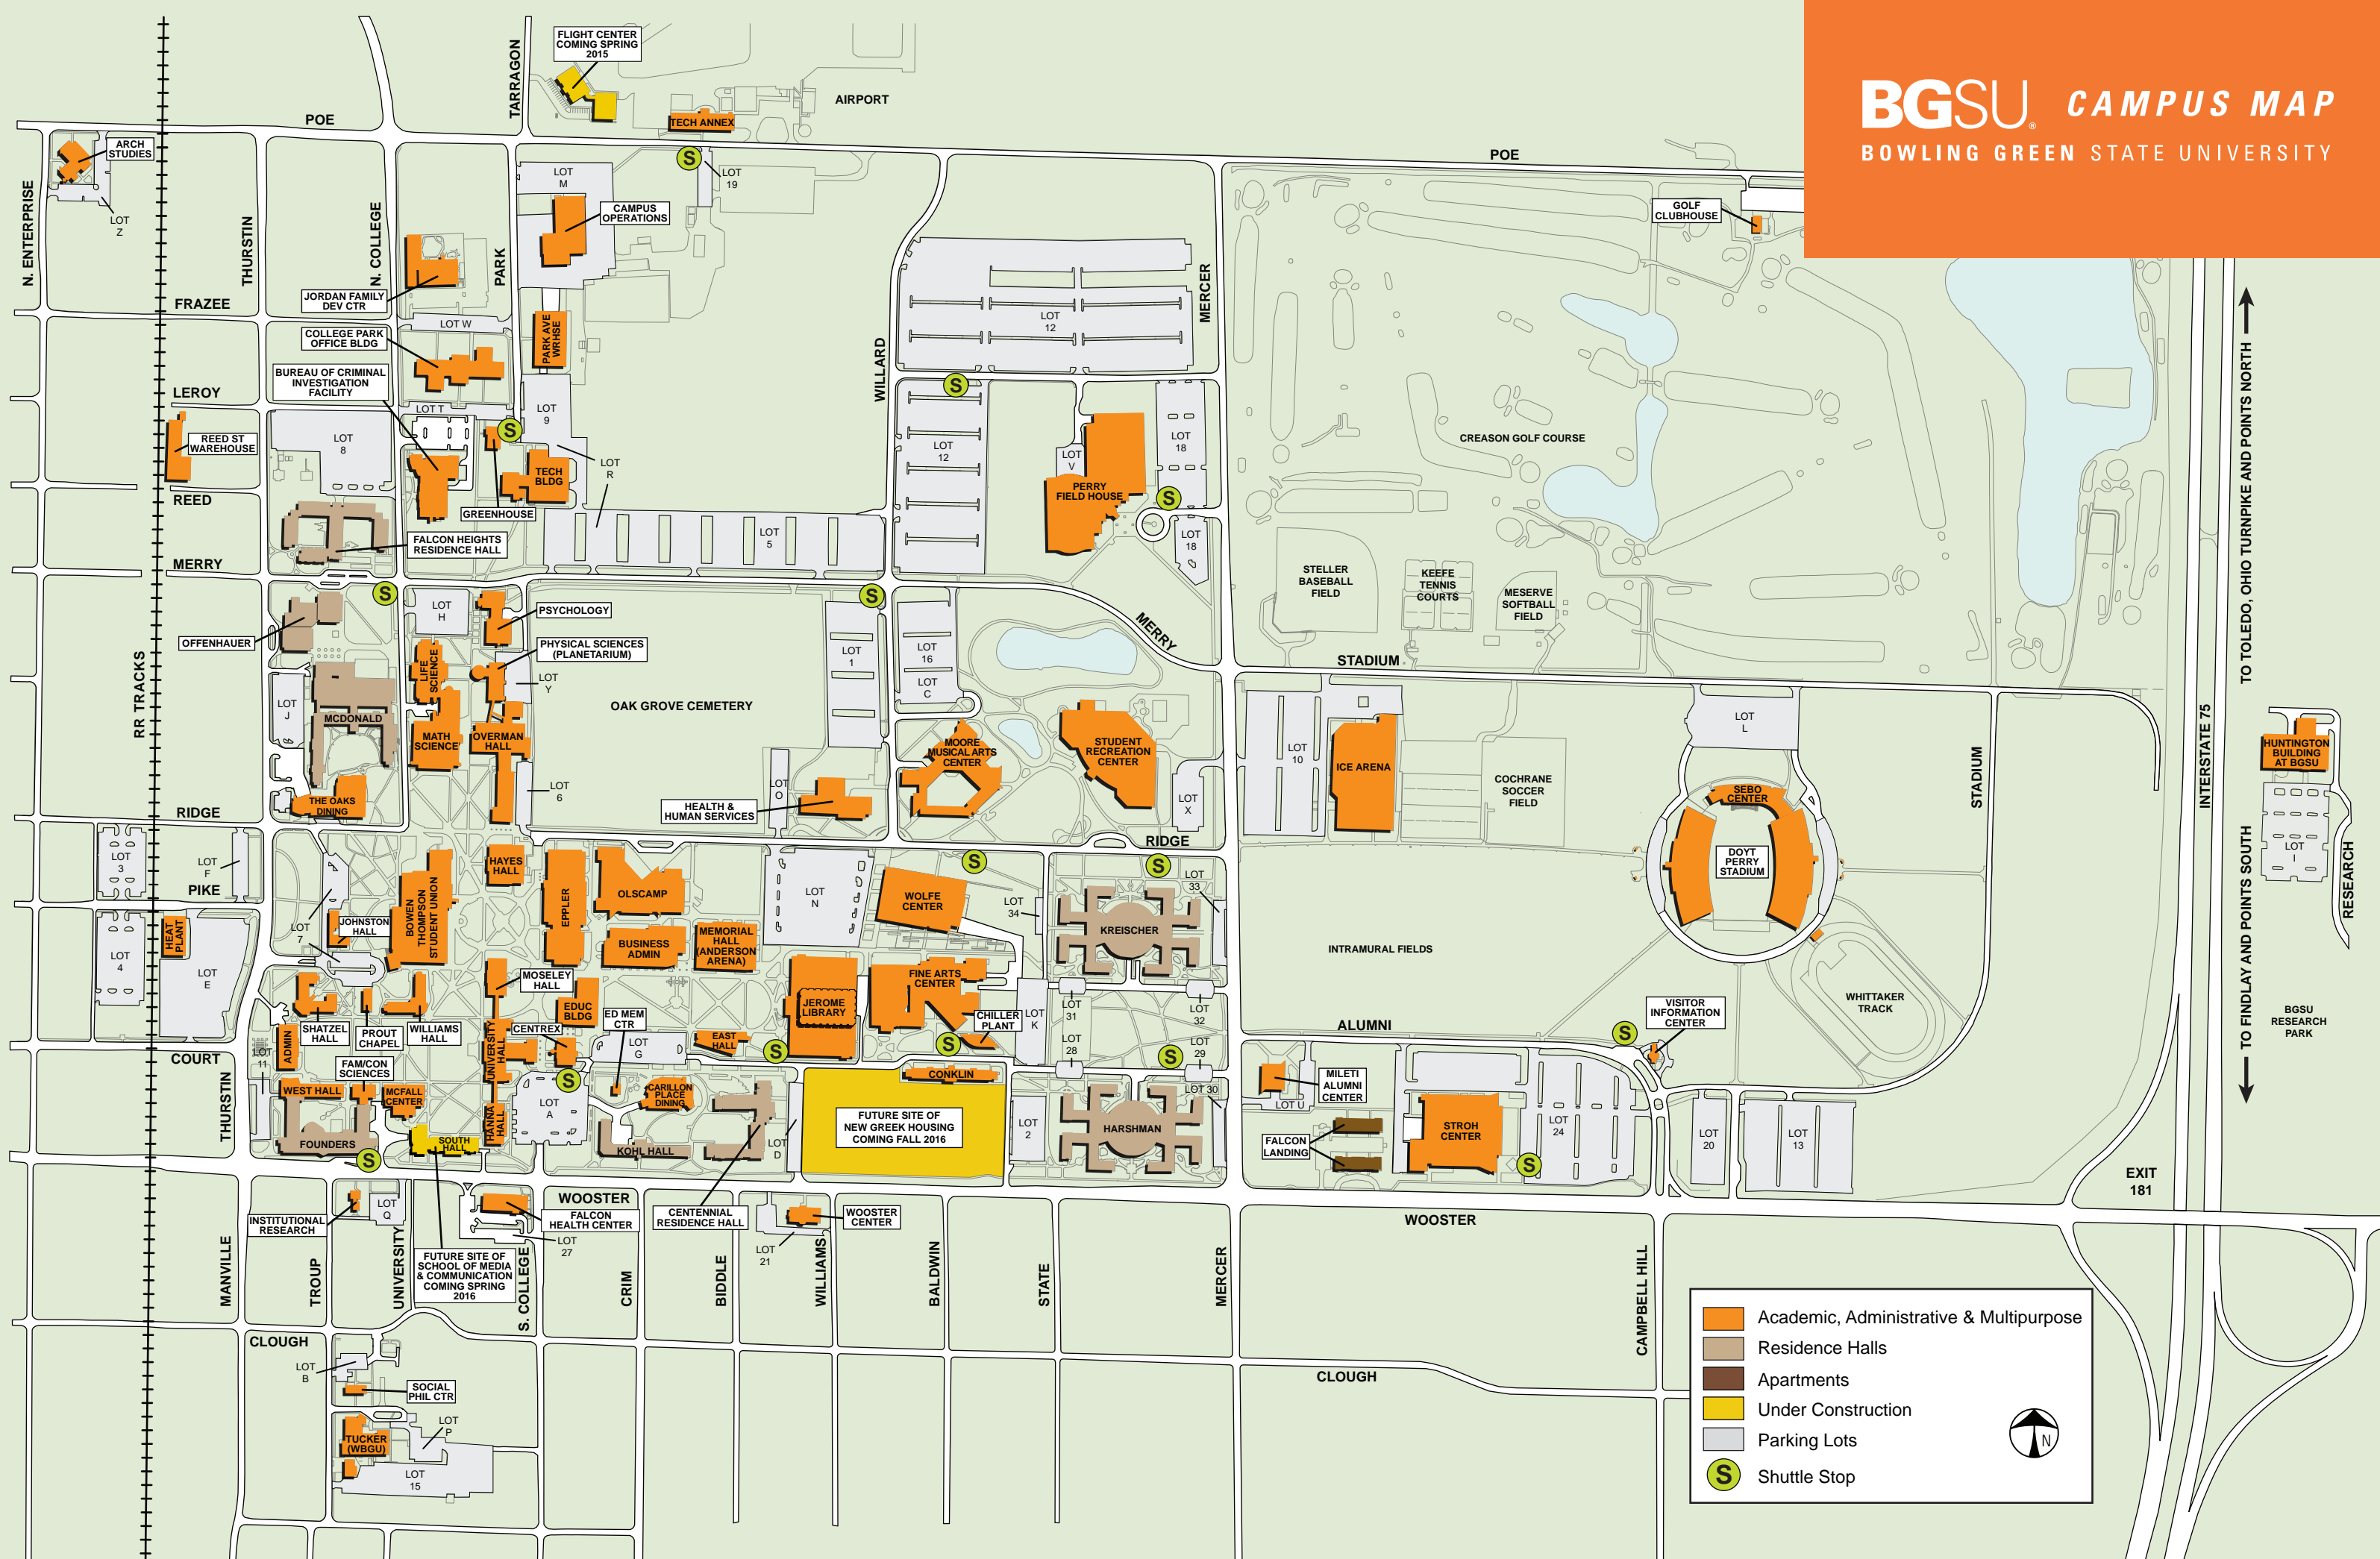

BGSU CAMPUS MAP

BOWLING GREEN STATE UNIVERSITY

- Academic, Administrative & Multipurpose
- Residence Halls
- Apartments
- Under Construction
- Parking Lots
- S Shuttle Stop

TO TOLEDO, OHIO TURNPIKE AND POINTS NORTH

TO FINDLAY AND POINTS SOUTH

INTERSTATE 75

EXIT 181